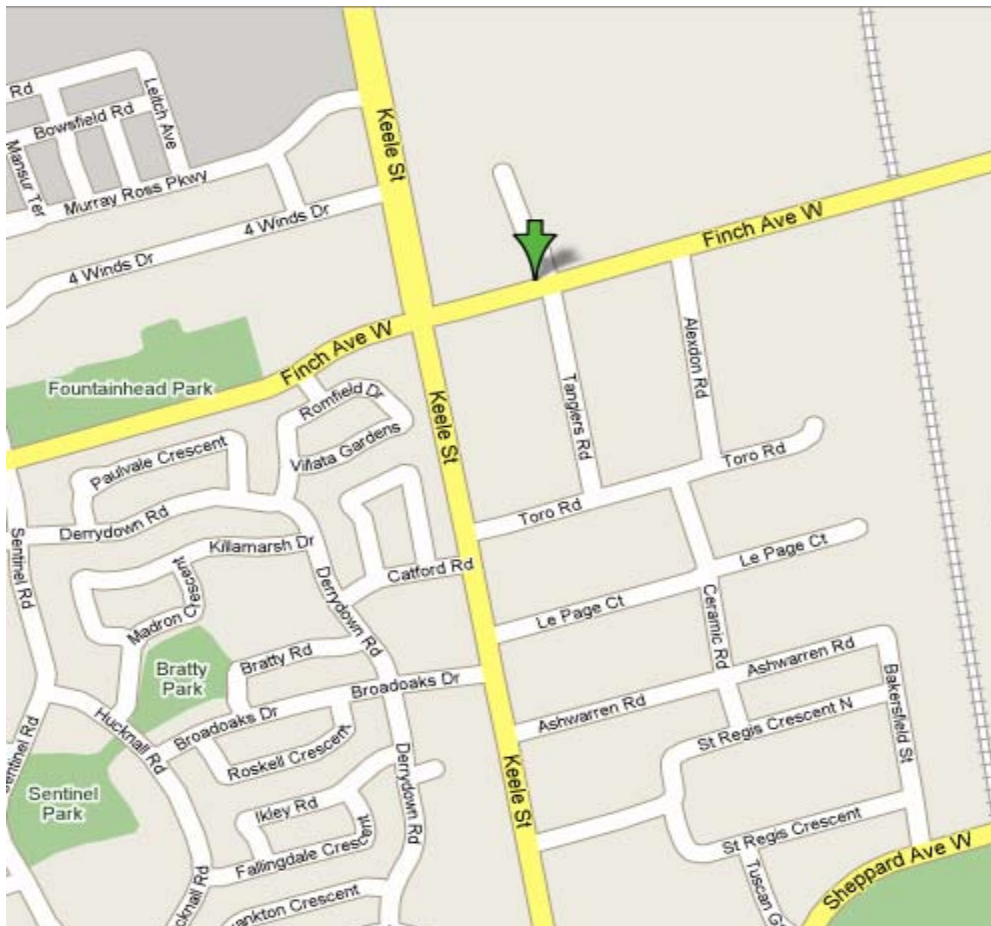

### Directions:

Nearest major intersection: **Finch Ave W & Keele Street**

### Driving Directions:

- **If coming by Highway 401**, then exit at Keele North, once you reach Finch Ave West take a right turn on Finch and take left turn at the first traffic light. Our office is located on the left side. Park near Unit no. 9 and take the stairs to the second floor.